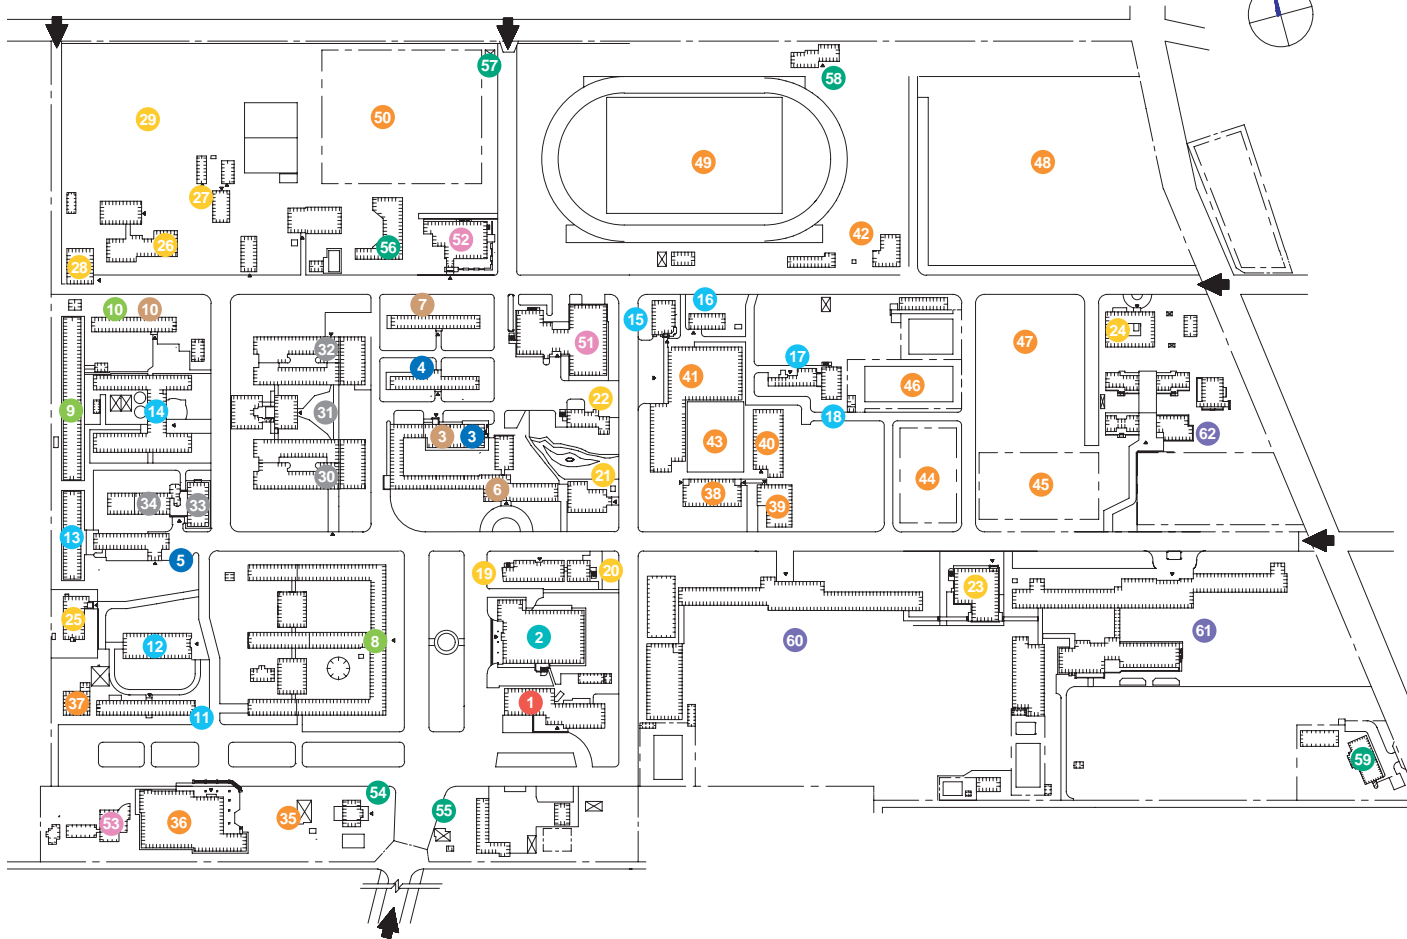

小金井キャンパスマップ

Koganei Campus Map

● 本部棟 (入試課含む) 1
Headquarters Building

● 付属図書館 2
Library

● 総合教育学系研究棟 3 ~ 5
Comprehensive Educational Science Division, Research Buildings

● 人文社会科学系研究棟 6, 7, 10
Humanities and Social Sciences Division, Research Buildings

● 自然科学系研究棟 8 ~ 10
Natural Science Division, Research Buildings

● 芸術・スポーツ科学系研究棟 11 ~ 18
Art and Sports Sciences Division, Research Buildings

● 施設センター 19 ~ 29
Affiliated Institutes

● 講義棟 (学務部・留学生センター) 30 ~ 34
Lecture Halls

● 芸術・スポーツ関連施設 35 ~ 50
Arts/Sports Facilities

● 福利厚生施設 (大学院課) 51 ~ 53
Welfare Facilities

● その他 54 ~ 59
Other Facilities

● 附属学校 60 ~ 62
Affiliated Schools

1 本部棟 (入試課含む)
Headquarters Building

2 付属図書館
Library

3, 4 総合教育学系・人文社会科学系研究棟 1号館
(教育学講座 教育心理学講座 人文科学講座 社会科学講座)
(総合教育学系事務係 施設センター事務係・事業係)

5 総合教育学系研究棟 2号館 特別支援科学講座
Comprehensive Educational Science Division, Research Building, No.2

6 総合教育学系研究棟 3号館 生活科学講座
Comprehensive Educational Science Division, Research Building, No.3

7 人文社会科学系研究棟 2号館
(日本語・日本文学研究講座 外国語・外国文学研究講座 教育学講座 教育心理学講座)

8 人文社会科学系研究棟 4号館
(人文社会科学系事務係)

9 人文社会科学系研究棟 4号館
(人文科学講座 社会科学講座)

10 自然科学系研究棟 1号館 数学講座 基礎自然科学講座 広域自然科学講座 技術・情報科学講座 自然科学系事務係

11 自然科学系研究棟 2号館 技術・情報科学講座
Natural Science Division, Research Building, No.2

13 芸術・スポーツ科学系研究棟 1号館 音楽・演劇講座
Art and Sports Science Division, Research Building, No.1

14 芸術・スポーツ科学系研究棟 2号館 音楽・演劇講座
教員養成カリキュラム開発研究センター
Art and Sports Science Division, Research Building, No.2

15 芸術・スポーツ科学系研究棟 3号館 美術・書道
Art and Sports Science Division, Research Building, No.3

16 芸術・スポーツ科学系研究棟 4号館 美術・書道
Art and Sports Science Division, Research Building, No.4

17 芸術・スポーツ科学系研究棟 5号館 看護教育講座
Art and Sports Science Division, Research Building, No.5

18 芸術・スポーツ科学系研究棟 6号館
(トレーニングセンター)
Art and Sports Science Division, Research Building, No.6

19 芸術・スポーツ科学系研究棟 7号館
(健康・スポーツ科学講座)
Art and Sports Science Division, Research Building, No.7

20 芸術・スポーツ科学系研究棟 8号館
(健康・スポーツ科学講座)
Art and Sports Science Division, Research Building, No.8

21 教育実践研究支援センター 1号館
(情報教育支援部門)
Center for the Research and Support of Educational Practice, Building, No.1

22 情報処理センター
Information Processing Center

23 総合メディア教育館
Comprehensive Media Education Hall

24 保健管理センター
Health Service Center

26 教育実践研究支援センター 2号館
(教育臨床研究部門 特別ニュース教育支援部門 生涯発達支援部門)
Center for the Research and Support of Educational Practice, Building, No.2

27 R1 実験棟
R1 Experiment Building

28 環境教育実践施設
Field Studies Institute for Environmental Education

29 温室
Greenhouse

30 有畜廃棄物処理施設
Waste Disposing Facility

31 実習園
Farm

32 南講義棟 S棟
(学務部 学務課 学生サービス課 留学生課)

33 中央講義棟 C棟
Central Lecture Hall (C)

34 北講義棟 N棟
(留学生センター インフォメーションホール)
North Lecture Hall (N)

35 西講義棟 W110
West Lecture Hall (W)

36 西講義棟 W棟
West Lecture Hall (W)

37 弓道場
Archery Hall

38 芸術館
Arts Hall

39 音楽ホール
Music Hall

40 剣道場
Kendo Hall

41 柔道場
Judo Hall

42 舞踏場
Dancing Hall

43 大体育館・小体育館
Large Gymnasium and Small Gymnasium

44 卓球場
Table Tennis Hall

45 屋外バスケットボールコート
Outdoor Basketball Court

46 ハンドボールコート
Handball Court

47 東門バレーボール・テニスコート
East Gate Volleyball/Tennis Court

48 プール
Swimming Pool

49 多目的ゾーン
Multi-purpose Zone

50 野球場
Baseball Ground

51 総合グラウンド
Athletic Field

52 北門テニスコート
North Tennis Court

53 第1むさしのホール (食堂・購買)
1st Musashino Koganei Club

54 第2むさしのホール (食堂・大学院課)
2nd Musashino Koganei Club

55 小金井クラス 教職員福利厚生施設
Koganei Club

56 20周年記念会館
20th Anniversary Hall

57 正門守衛所
Main Gate Guard House

58 課外活動共用施設
Extracurricular-activities Culture Institution

59 北門守衛所
North Gate Guard House

60 合宿所
Training Camp

61 国際交流会館
International House

62 附属小金井中学校
Affiliated Koganei Junior High School

63 附属小金井小学校
Affiliated Koganei Elementary School